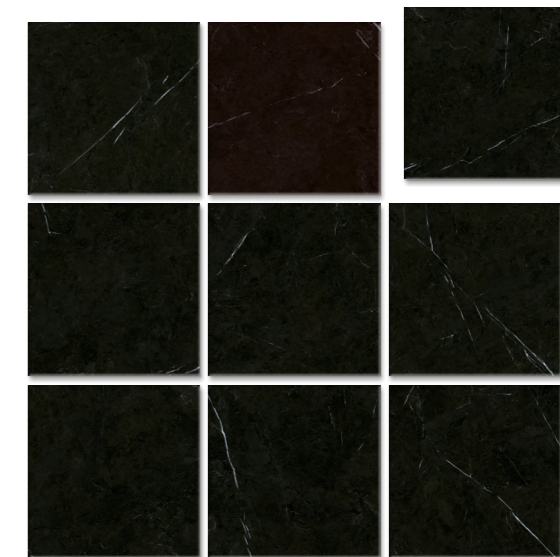

Datos aproximados, confirmar cada referencia | Approximate data, confirm each reference

- 1. Exa 22,3x22,3 / 8,7x8,7"
- 2. Jónico Day - Jónico Night 22,3x22,3 / 8,7x8,7"
- 3. Tulip - Jónico Poetry 22,3x22,3 / 8,7x8,7"

# JÓNICO

Porcelain — 22,3x22,3 / 8,7x8,7"

Jónico Day 24 different graphics

Jónico Night 24 different graphics  
Available in R-8 and R-10

Jónico Poetry 10 different graphics

Tulip 10 different graphics

Exa 10 different graphics