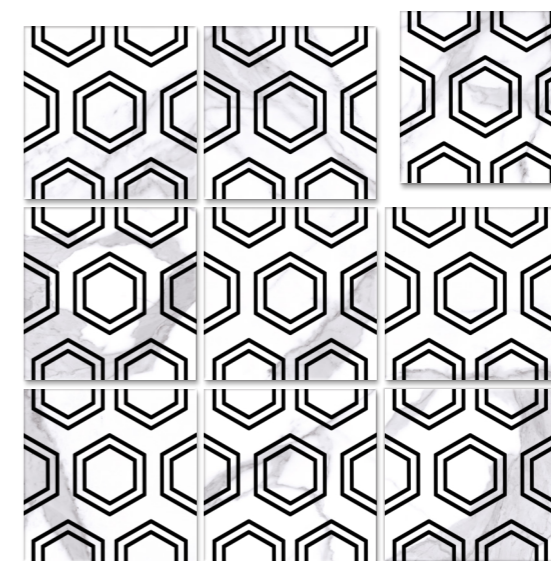

Datos aproximados, confirmar cada referencia | Approximate data, confirm each reference

- 1. Exa 22,3x22,3 / 8,7x8,7"
- 2. Jónico Day - Jónico Night 22,3x22,3 / 8,7x8,7"
- 3. Tulip - Jónico Poetry 22,3x22,3 / 8,7x8,7"

# JÓNICO

Porcelain — 22,3x22,3 / 8,7x8,7"

Jónico Day 24 different graphics

Jónico Night 24 different graphics  
Available in R-8 and R-10

Jónico Poetry 10 different graphics

Tulip 10 different graphics

Exa 10 different graphics